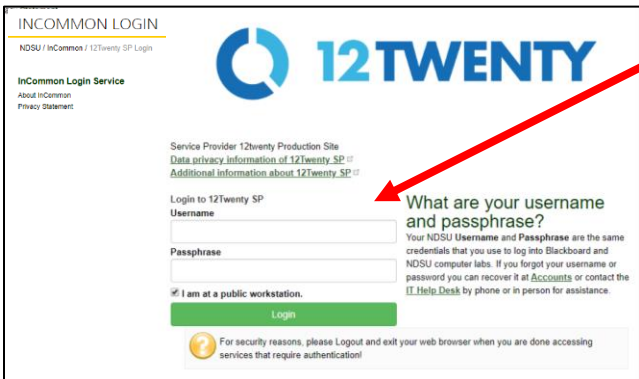

If you are logging into the system for the **first time**, you will see this screen. Your email will auto populate. Simply click the green login button to continue to your CAREERlink profile.