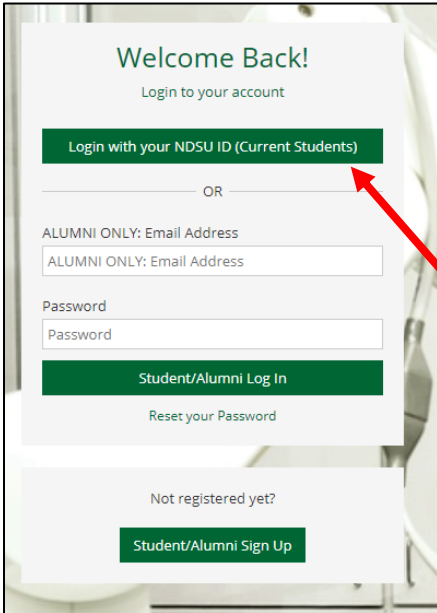

Student Login Information

Accessing Your CAREERlink Account:

Go to <https://career.ndsu.edu/> and click the CAREERlink globe icon on the homepage.

Click the Student icon button to access the login page.

Current NDSU students click here to login.
Alumni: Must register for an account first. For future logins, alumni should utilize the "ALUMNI ONLY" login section

You will be brought to your NDSU InCommon login. Type in your NDSU credentials and click "Login" – These are the same as your Blackboard credentials.

If you are logging into the system for the **first time**, you will see this screen. Your email will auto populate. Simply click the green login button to continue to your CAREERlink profile.