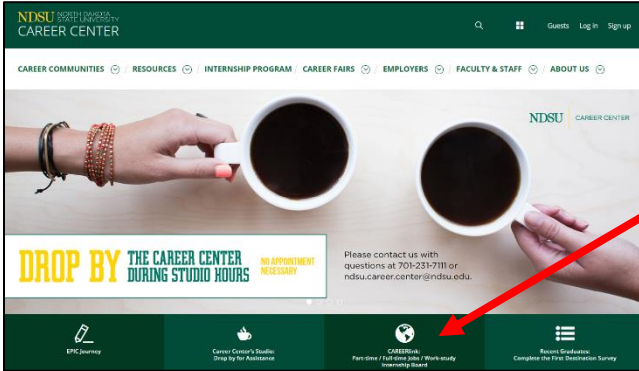

Student Login Information

Accessing Your CAREERlink Account:

Go to <https://career.ndsu.edu/> and click the CAREERlink globe icon on the homepage.

Click the Student icon button to access the login page.

Current NDSU students click here to login.
Alumni: Must register for an account first. For future logins, alumni should utilize the "ALUMNI ONLY" login section

You will be brought to your NDSU InCommon login. Type in your NDSU credentials and click "Login" – These are the same as your Blackboard credentials.

If you are logging into the system for the **first time**, you will see this screen. Your email will auto populate. Simply click the green login button to continue to your CAREERlink profile.